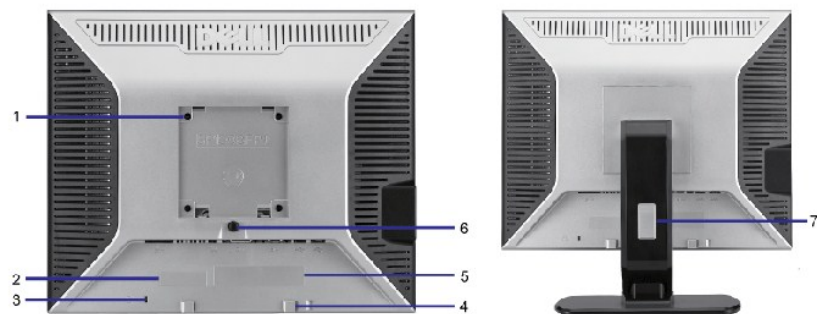

Resolving Issues

Power Issues - Dell™ SP1908FP

- Power button
- Power indicator light
- Power cord
- Power switch
- Power supply
- Power button

Resolution

1. Power button
2. Power indicator light
3. Power cord
4. Power switch
5. Power supply

Power Cord

1	100 VESA (100x100mm) VESA	1	100 VESA (100x100mm) VESA
2	Dell Soundbar	2	Dell Soundbar
3	Dell Soundbar	3	Dell Soundbar
4	Dell Soundbar	4	Dell Soundbar
5	Dell Soundbar	5	Dell Soundbar
6	Dell Soundbar	6	Dell Soundbar
7	Dell Soundbar	7	Dell Soundbar