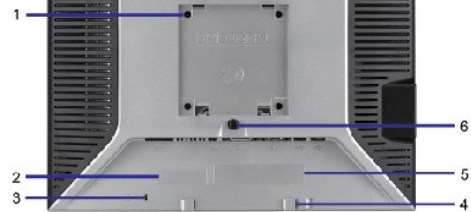

Resolving Issues

Power Issues - Dell™ SP1908FP

- Power button
- Power indicator light
- Power cord
- Power switch
- Power supply
- Power button

Resolution

1. Power button
2. Power indicator light
3. Power cord
4. Power switch
5. Power supply

Power Cord

1	100 VESA (100x100mm) VESA	1	100 VESA (100x100mm) VESA
2	Dell Soundbar	2	Dell Soundbar
3	Dell Soundbar	3	Dell Soundbar
4	Dell Soundbar	4	Dell Soundbar
5	Dell Soundbar	5	Dell Soundbar
6	Dell Soundbar	6	Dell Soundbar
7	Dell Soundbar	7	Dell Soundbar