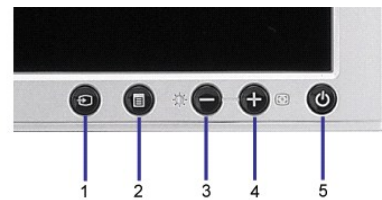

Resolving Issues

Power Issues - Dell™ SP1908FP

- Power button
- Power indicator light
- Power cord
- Power switch
- Power supply
- Power button

Resolution