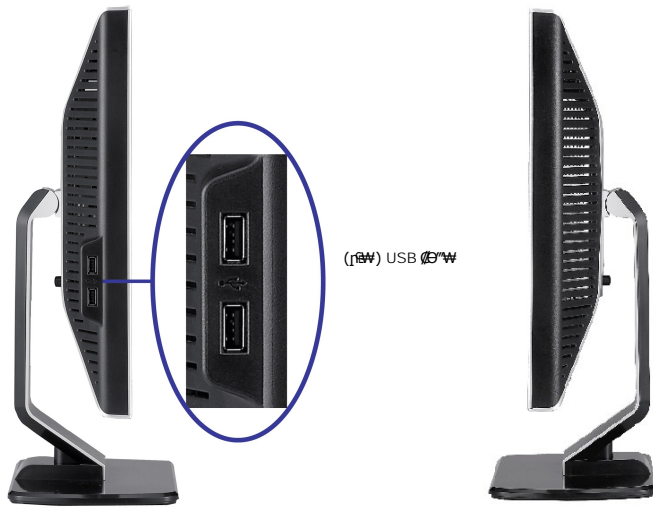

1	100 VESA (100x100mm) VESA	1	100 VESA (100x100mm) VESA
2	Dell Soundbar	2	Dell Soundbar
3	Dell Soundbar	3	Dell Soundbar
4	Dell Soundbar	4	Dell Soundbar
5	Dell Soundbar	5	Dell Soundbar
6	Dell Soundbar	6	Dell Soundbar
7	Dell Soundbar	7	Dell Soundbar

100 VESA

1	Power	1	Power
2	Speaker	2	Speaker
3	DVI	3	DVI
4	VGA	4	VGA
5	USB	5	USB
6	USB	6	USB

100 VESA (100x100mm) VESA

100 VESA